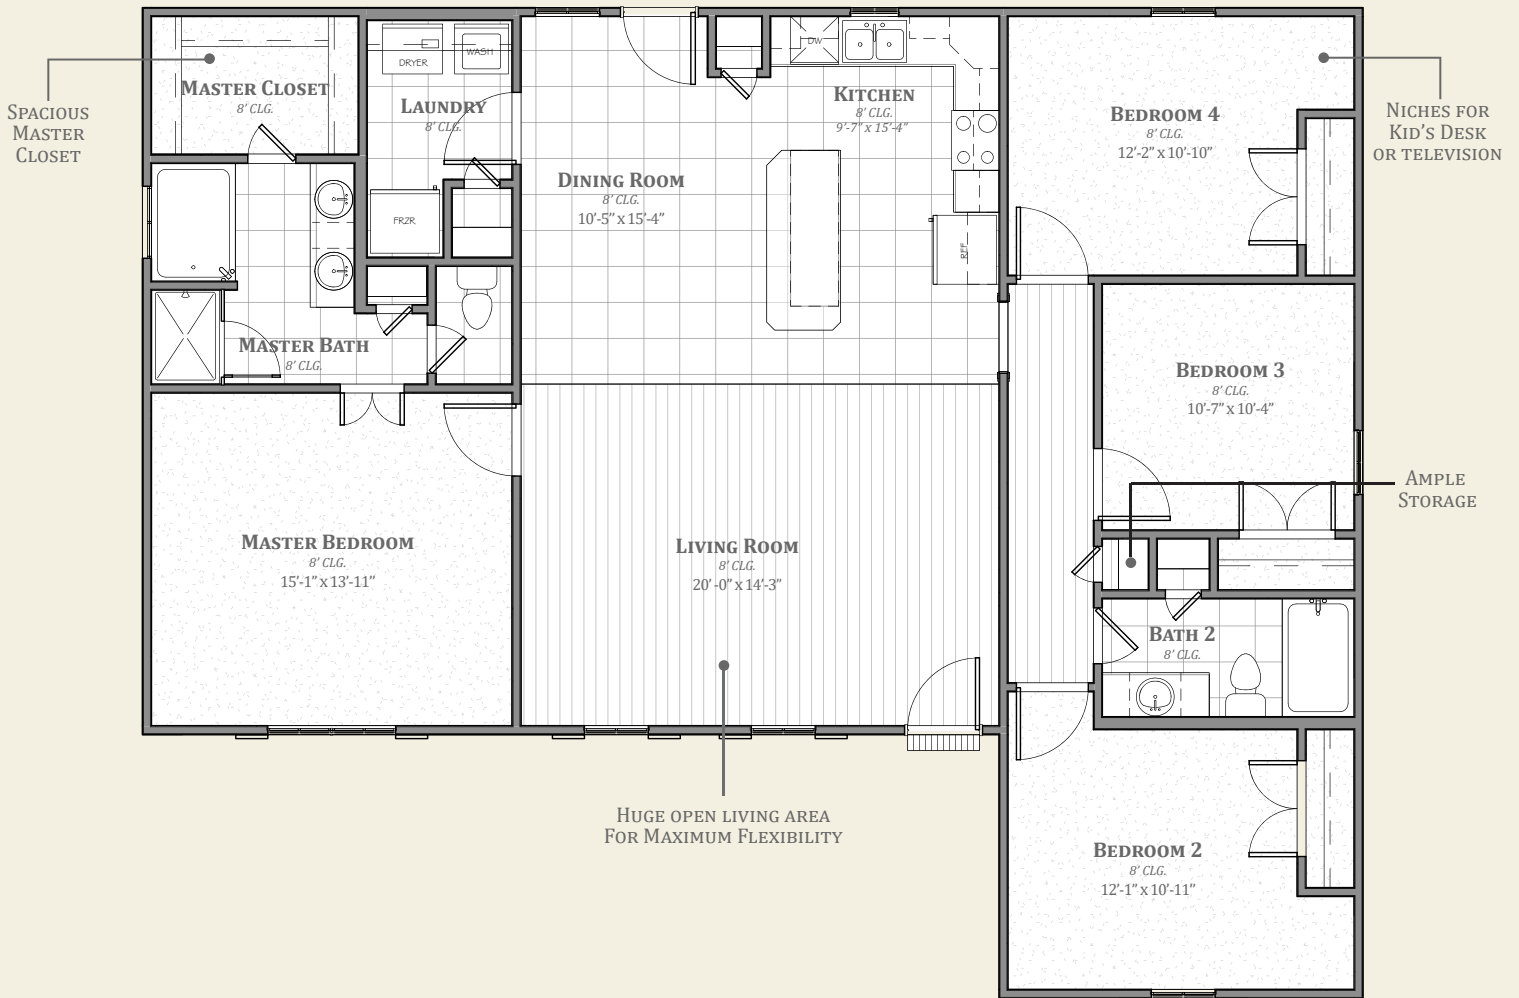

THE ST. CHARLES

1710 SQUARE FEET | 4 BEDROOM | 2 BATH

SIMPLICITY COLLECTION (INCLUDED)

LIVING	1710 SQFT
UNDER ROOF	1710 SQFT
UNCOVERED	16 SQFT

OVERALL DIMENSIONS: 50'-11" WIDE x 41'-3 1/2" DEEP
 8:12 ROOF PITCH
 8'-1" PLATE HEIGHT

**THIS PLAN IS NOT TO SCALE