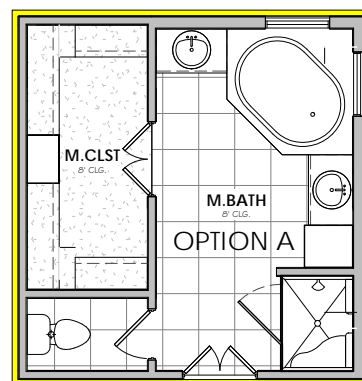

MASTER BATH OPTIONS

manuelbuilders.com | homes@manuelbuilders.com