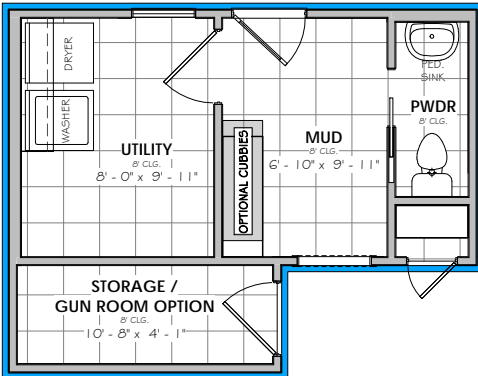

# CAMELLIA OPTIONS

MANUEL

BUILDERS

4 BED | 2/2.5 BATH

POWDER & MUDROOM OPTION

POWDER & STUDY OPTION

POWDER OPTION

JACK & JILL OPTION