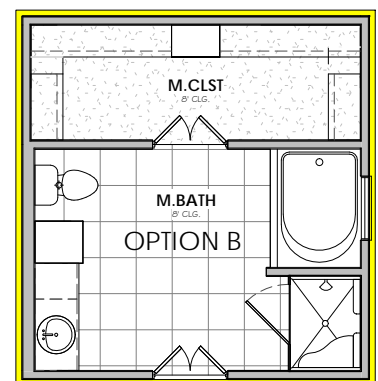

MASTER BATH OPTIONS

manuelbuilders.com | homes@manuelbuilders.com