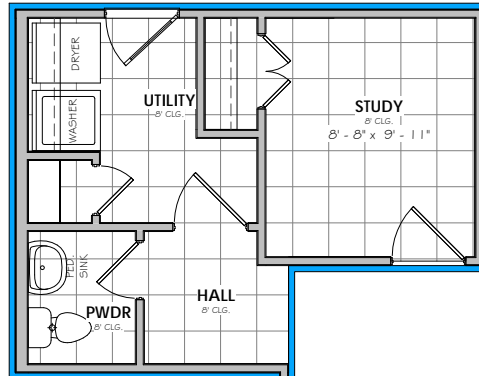

# CAMELLIA OPTIONS

MANUEL

BUILDERS

4 BED | 2/2.5 BATH

POWDER & MUDROOM OPTION

POWDER & STUDY OPTION

POWDER OPTION

JACK & JILL OPTION