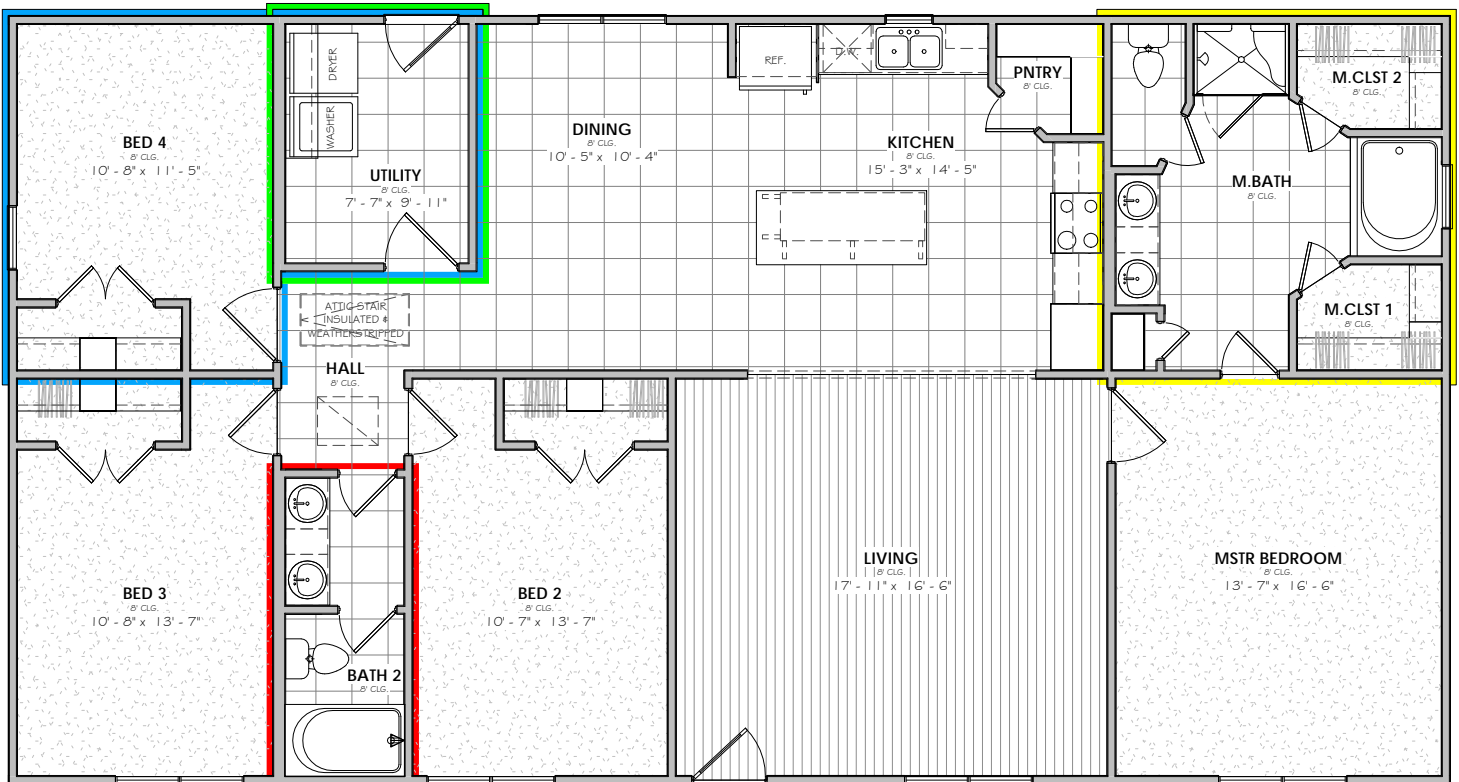

# CAMELLIA OPTIONS

MANUEL

BUILDERS

4 BED | 2/2.5 BATH

POWDER & MUDROOM OPTION

POWDER & STUDY OPTION

POWDER OPTION

JACK & JILL OPTION