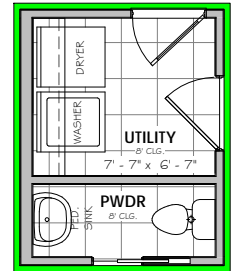

# CAMELLIA OPTIONS

MANUEL

BUILDERS

4 BED | 2/2.5 BATH

POWDER & MUDROOM OPTION

POWDER & STUDY OPTION

POWDER OPTION

JACK & JILL OPTION