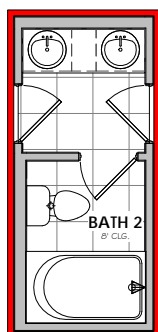

# CAMELLIA OPTIONS

MANUEL

BUILDERS

4 BED | 2/2.5 BATH

POWDER & MUDROOM OPTION

POWDER & STUDY OPTION

POWDER OPTION

JACK & JILL OPTION