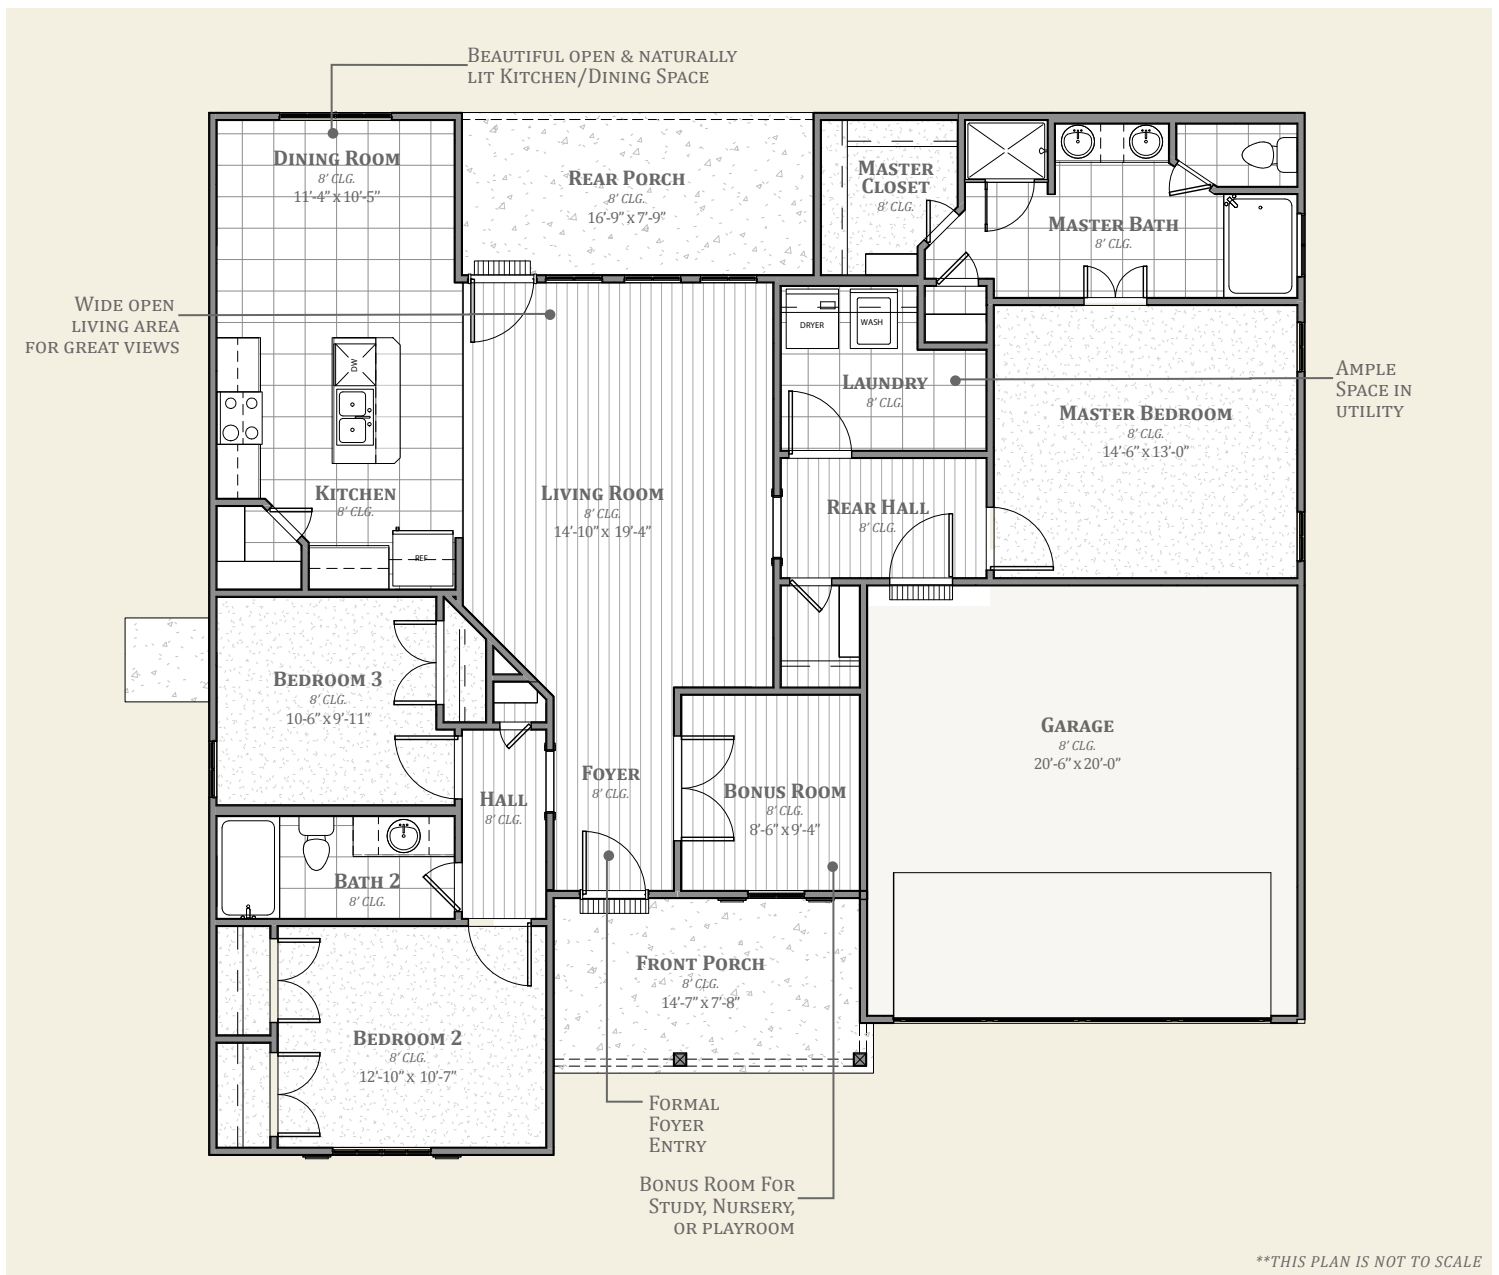

# THE ORLEANS

1720 SQUARE FEET | 3 BEDROOM | 2 BATH

**BAYOU COLLECTION**

LIVING	1720 SQFT
COVERED	247 SQFT
GARAGE	440 SQFT
UNDER ROOF	2407 SQFT
UNCOVERED	24 SQFT

OVERALL DIMENSIONS: 52'-3 1/2" WIDE x 49'-9" DEEP  
 4:12, 10:12 ROOF PITCH  
 8'-1" PLATE HEIGHT

\*\*THIS PLAN IS NOT TO SCALE

OPTIONAL FEATURES  
FLOOR PLAN  
\*\*THIS PLAN IS NOT TO SCALE

THE ORLEANS PLAN OPTIONS