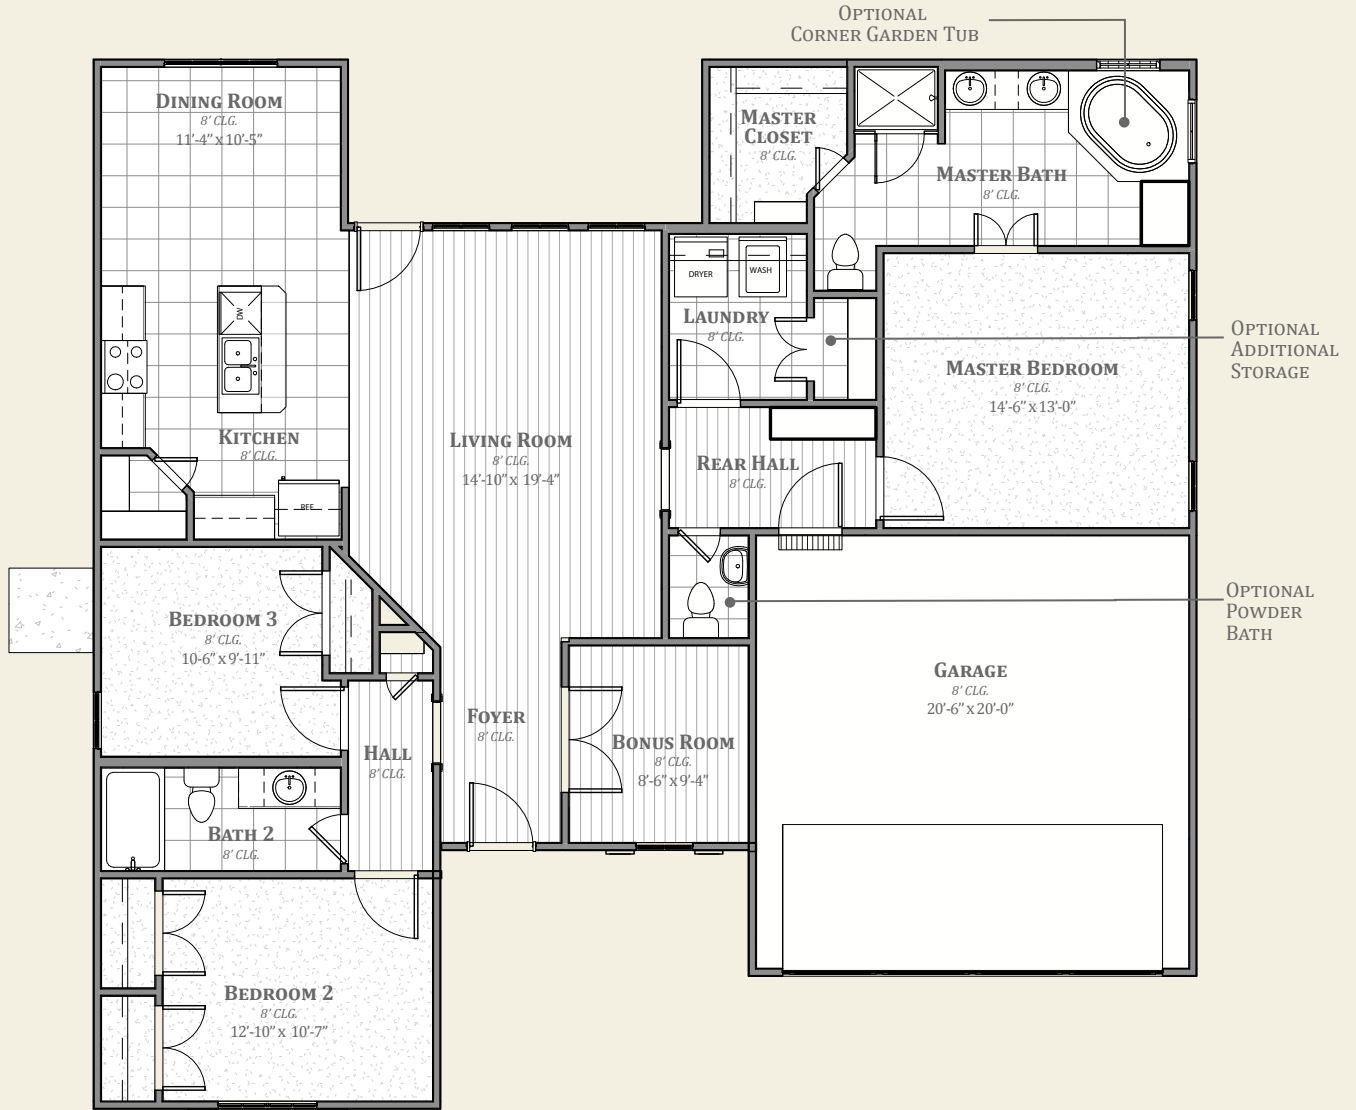

# THE ORLEANS

1720 SQUARE FEET | 3 BEDROOM | 2 BATH

**BAYOU COLLECTION**

LIVING	1720 SQFT
COVERED	247 SQFT
GARAGE	440 SQFT
UNDER ROOF	2407 SQFT
UNCOVERED	24 SQFT

OVERALL DIMENSIONS: 52'-3 1/2" WIDE x 49'-9" DEEP  
 4:12, 10:12 ROOF PITCH  
 8'-1" PLATE HEIGHT

\*\*THIS PLAN IS NOT TO SCALE

OPTIONAL FEATURES  
FLOOR PLAN  
\*\*THIS PLAN IS NOT TO SCALE

THE ORLEANS PLAN OPTIONS