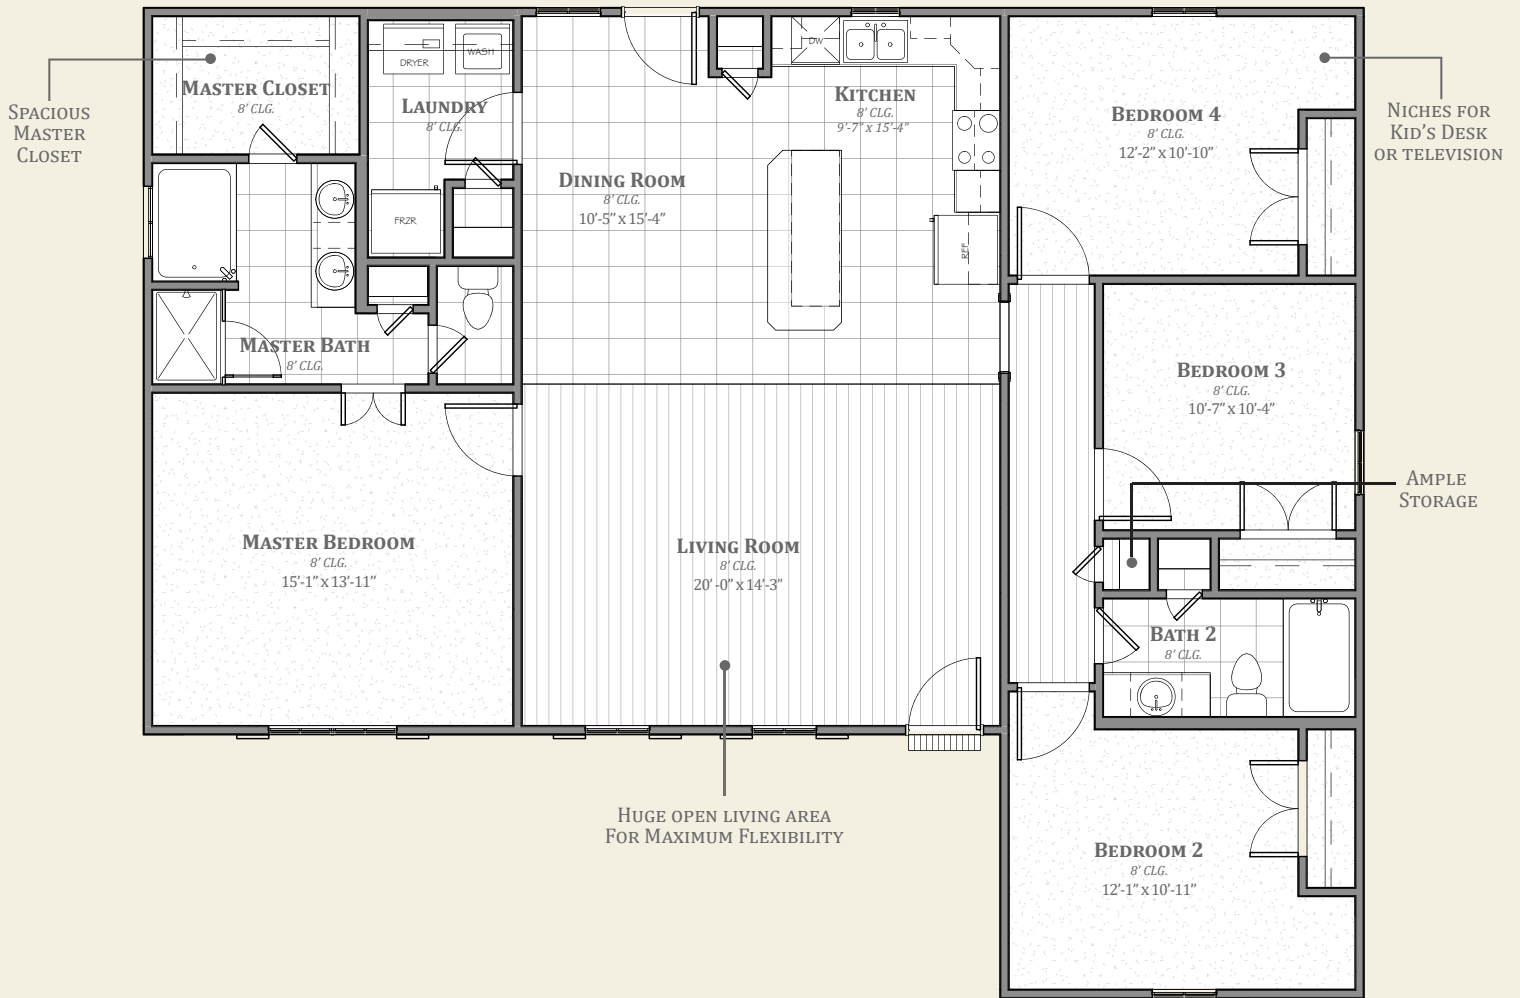

THE ST. CHARLES

1710 SQUARE FEET | 4 BEDROOM | 2 BATH

SIMPLICITY COLLECTION (INCLUDED)

LIVING	1710 SQFT
UNDER ROOF	1710 SQFT
UNCOVERED	16 SQFT

OVERALL DIMENSIONS: 50'-11" WIDE x 41'-3 1/2" DEEP
 8:12 ROOF PITCH
 8'-1" PLATE HEIGHT

**THIS PLAN IS NOT TO SCALE